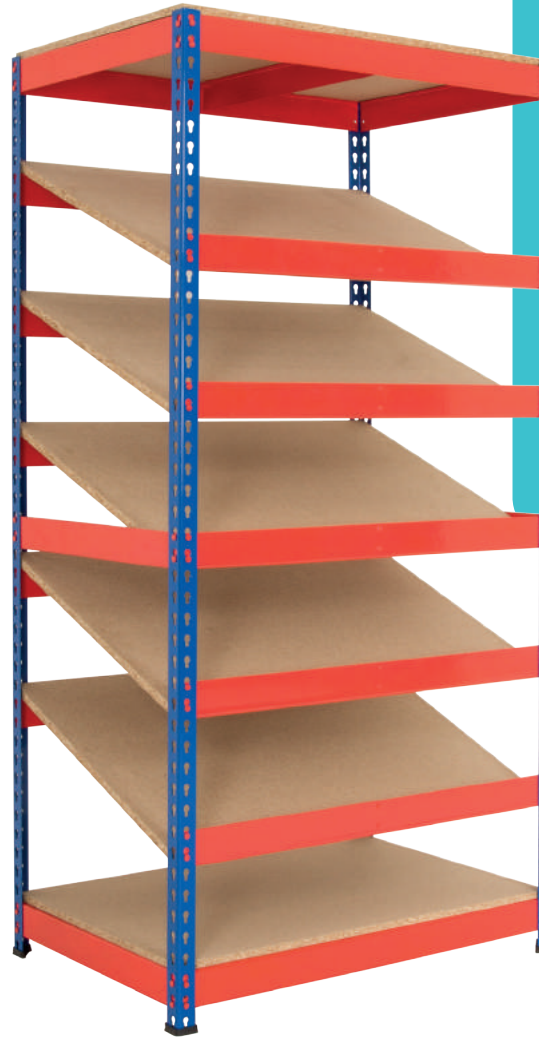

Perfect solution for production environments

Kanban Shelving with 3 Sloping Shelves

Description	H x W x D (mm)	Code	Price
Kanban shelving no bins	1830 x 915 x 610	RRKB03/MT	£148.90
Extra shelf (no bins)	915 x 610	RRKB/0906	£20.65

i Price includes complete Kanban bay with 3x sloping shelves, top and bottom shelves. Euro containers shown not included!

Kanban Shelving with 5 Sloping Shelves

Description	H x W x D (mm)	Code	Price
Kanban shelving no bins	1830 x 915 x 610	RRKB01/MT	£190.15
Extra shelf (no bins)	915 x 610	RRKB/0906	£20.65

i Price includes complete Kanban bay with 5x sloping shelves, top and bottom shelves.

Kanban Shelving

Rivet Racking Kanban is our solution for production line-side supply systems, where sloping shelves present containers for easy access and at the right height for operatives.

This can reduce costs and increase efficiency for manufacturing operations or inventory management. The two bin arrangement simplifies stock rotation and replenishment. When the front bin is removed the bin behind takes its place, leaving a space that is clearly identified for refilling on the next inspection.