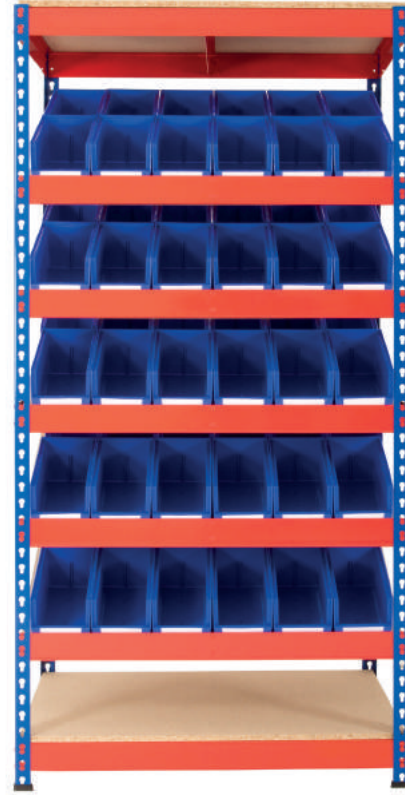

i Price includes complete Kanban bay with 5x sloping shelves, top and bottom shelves.

Kanban Shelving

Rivet Racking Kanban is our solution for production line-side supply systems, where sloping shelves present containers for easy access and at the right height for operatives.

This can reduce costs and increase efficiency for manufacturing operations or inventory management. The two bin arrangement simplifies stock rotation and replenishment. When the front bin is removed the bin behind takes its place, leaving a space that is clearly identified for refilling on the next inspection.

Delivery

5
days

Detail – magnetic label holder with label – see p.140

Our solution for production line side supply systems

Kanban Shelving with Plastic Bins and Shelf Trays

● Kanban Shelving 1830 x 915 x 610 with 60 x ARTB30 plastic bins

● Kanban Shelving 1830 x 915 x 610 with 70 x ST3109 shelf trays

Kanban Shelving with Picking Bins			
H x W x D (mm)	Bin	Code	Price
1830 x 915 x 610	60x ARTB30	RRKB01	£371.65

Price includes complete Kanban bay with 5 sloping + top + bottom shelves and 60 x ARTB30 plastic bins.